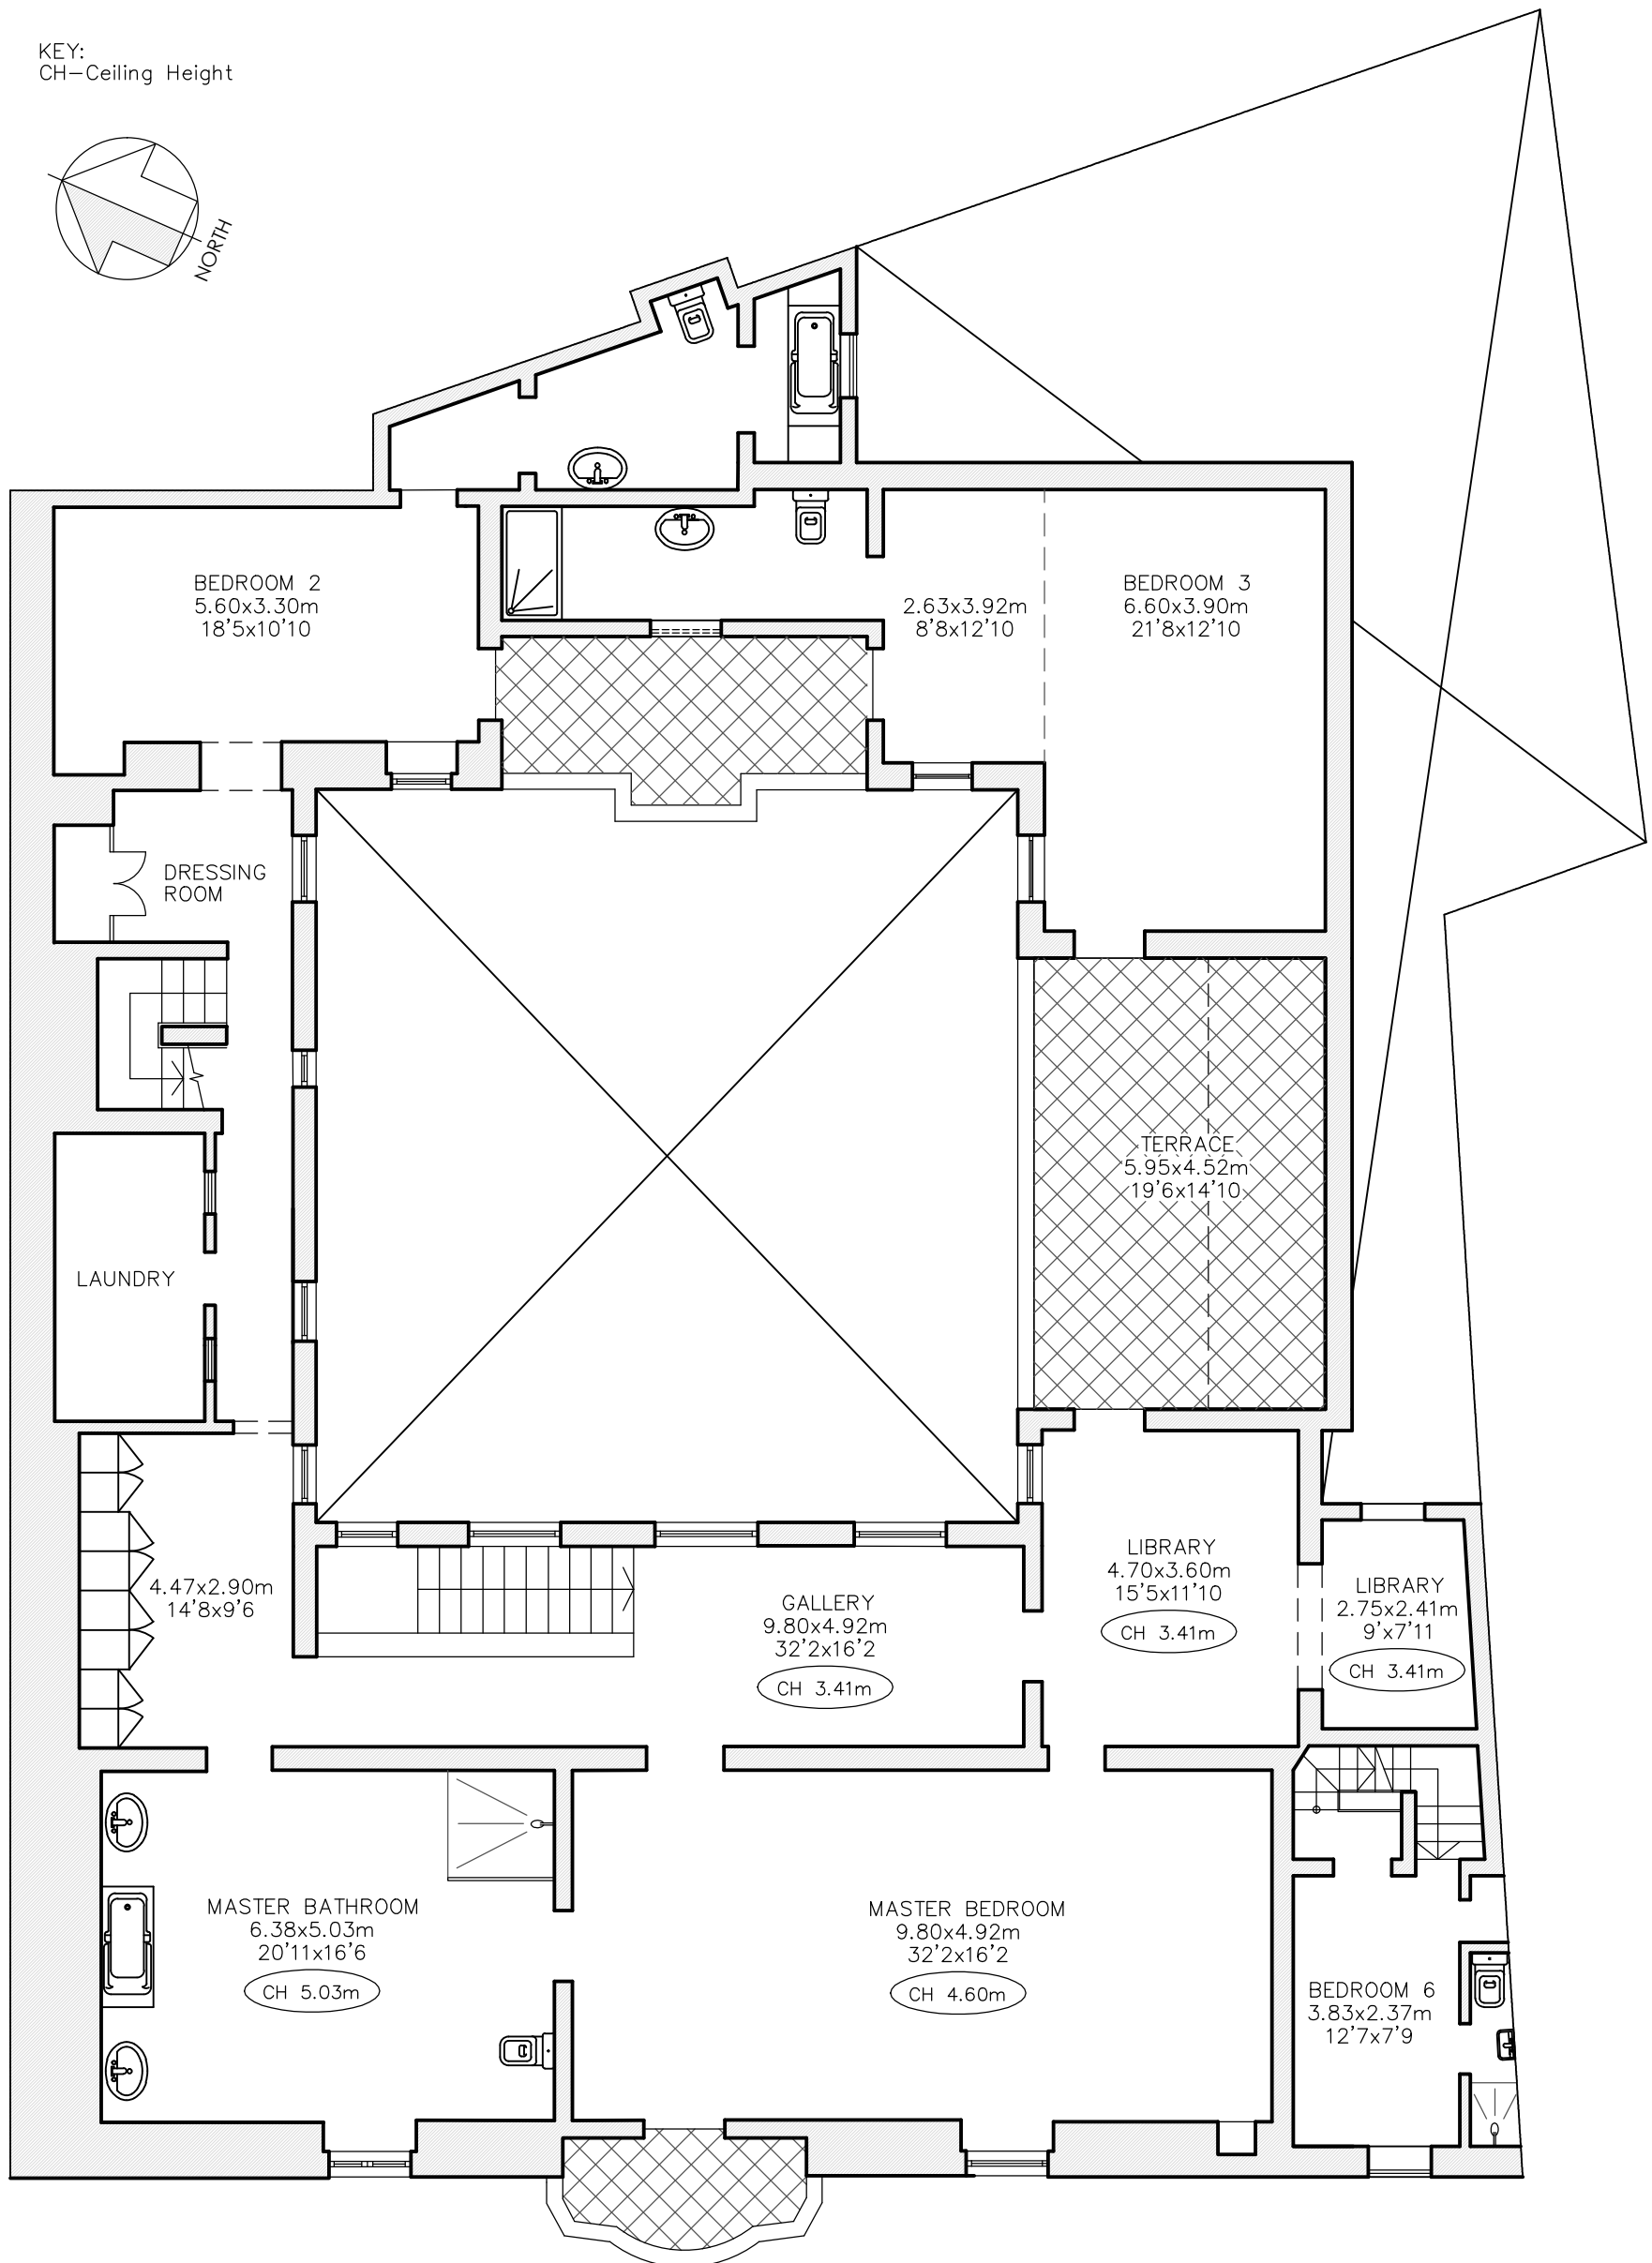

# PALAZZO NASCIARO

KEY:  
CH—Ceiling Height

FIRST FLOOR PLAN