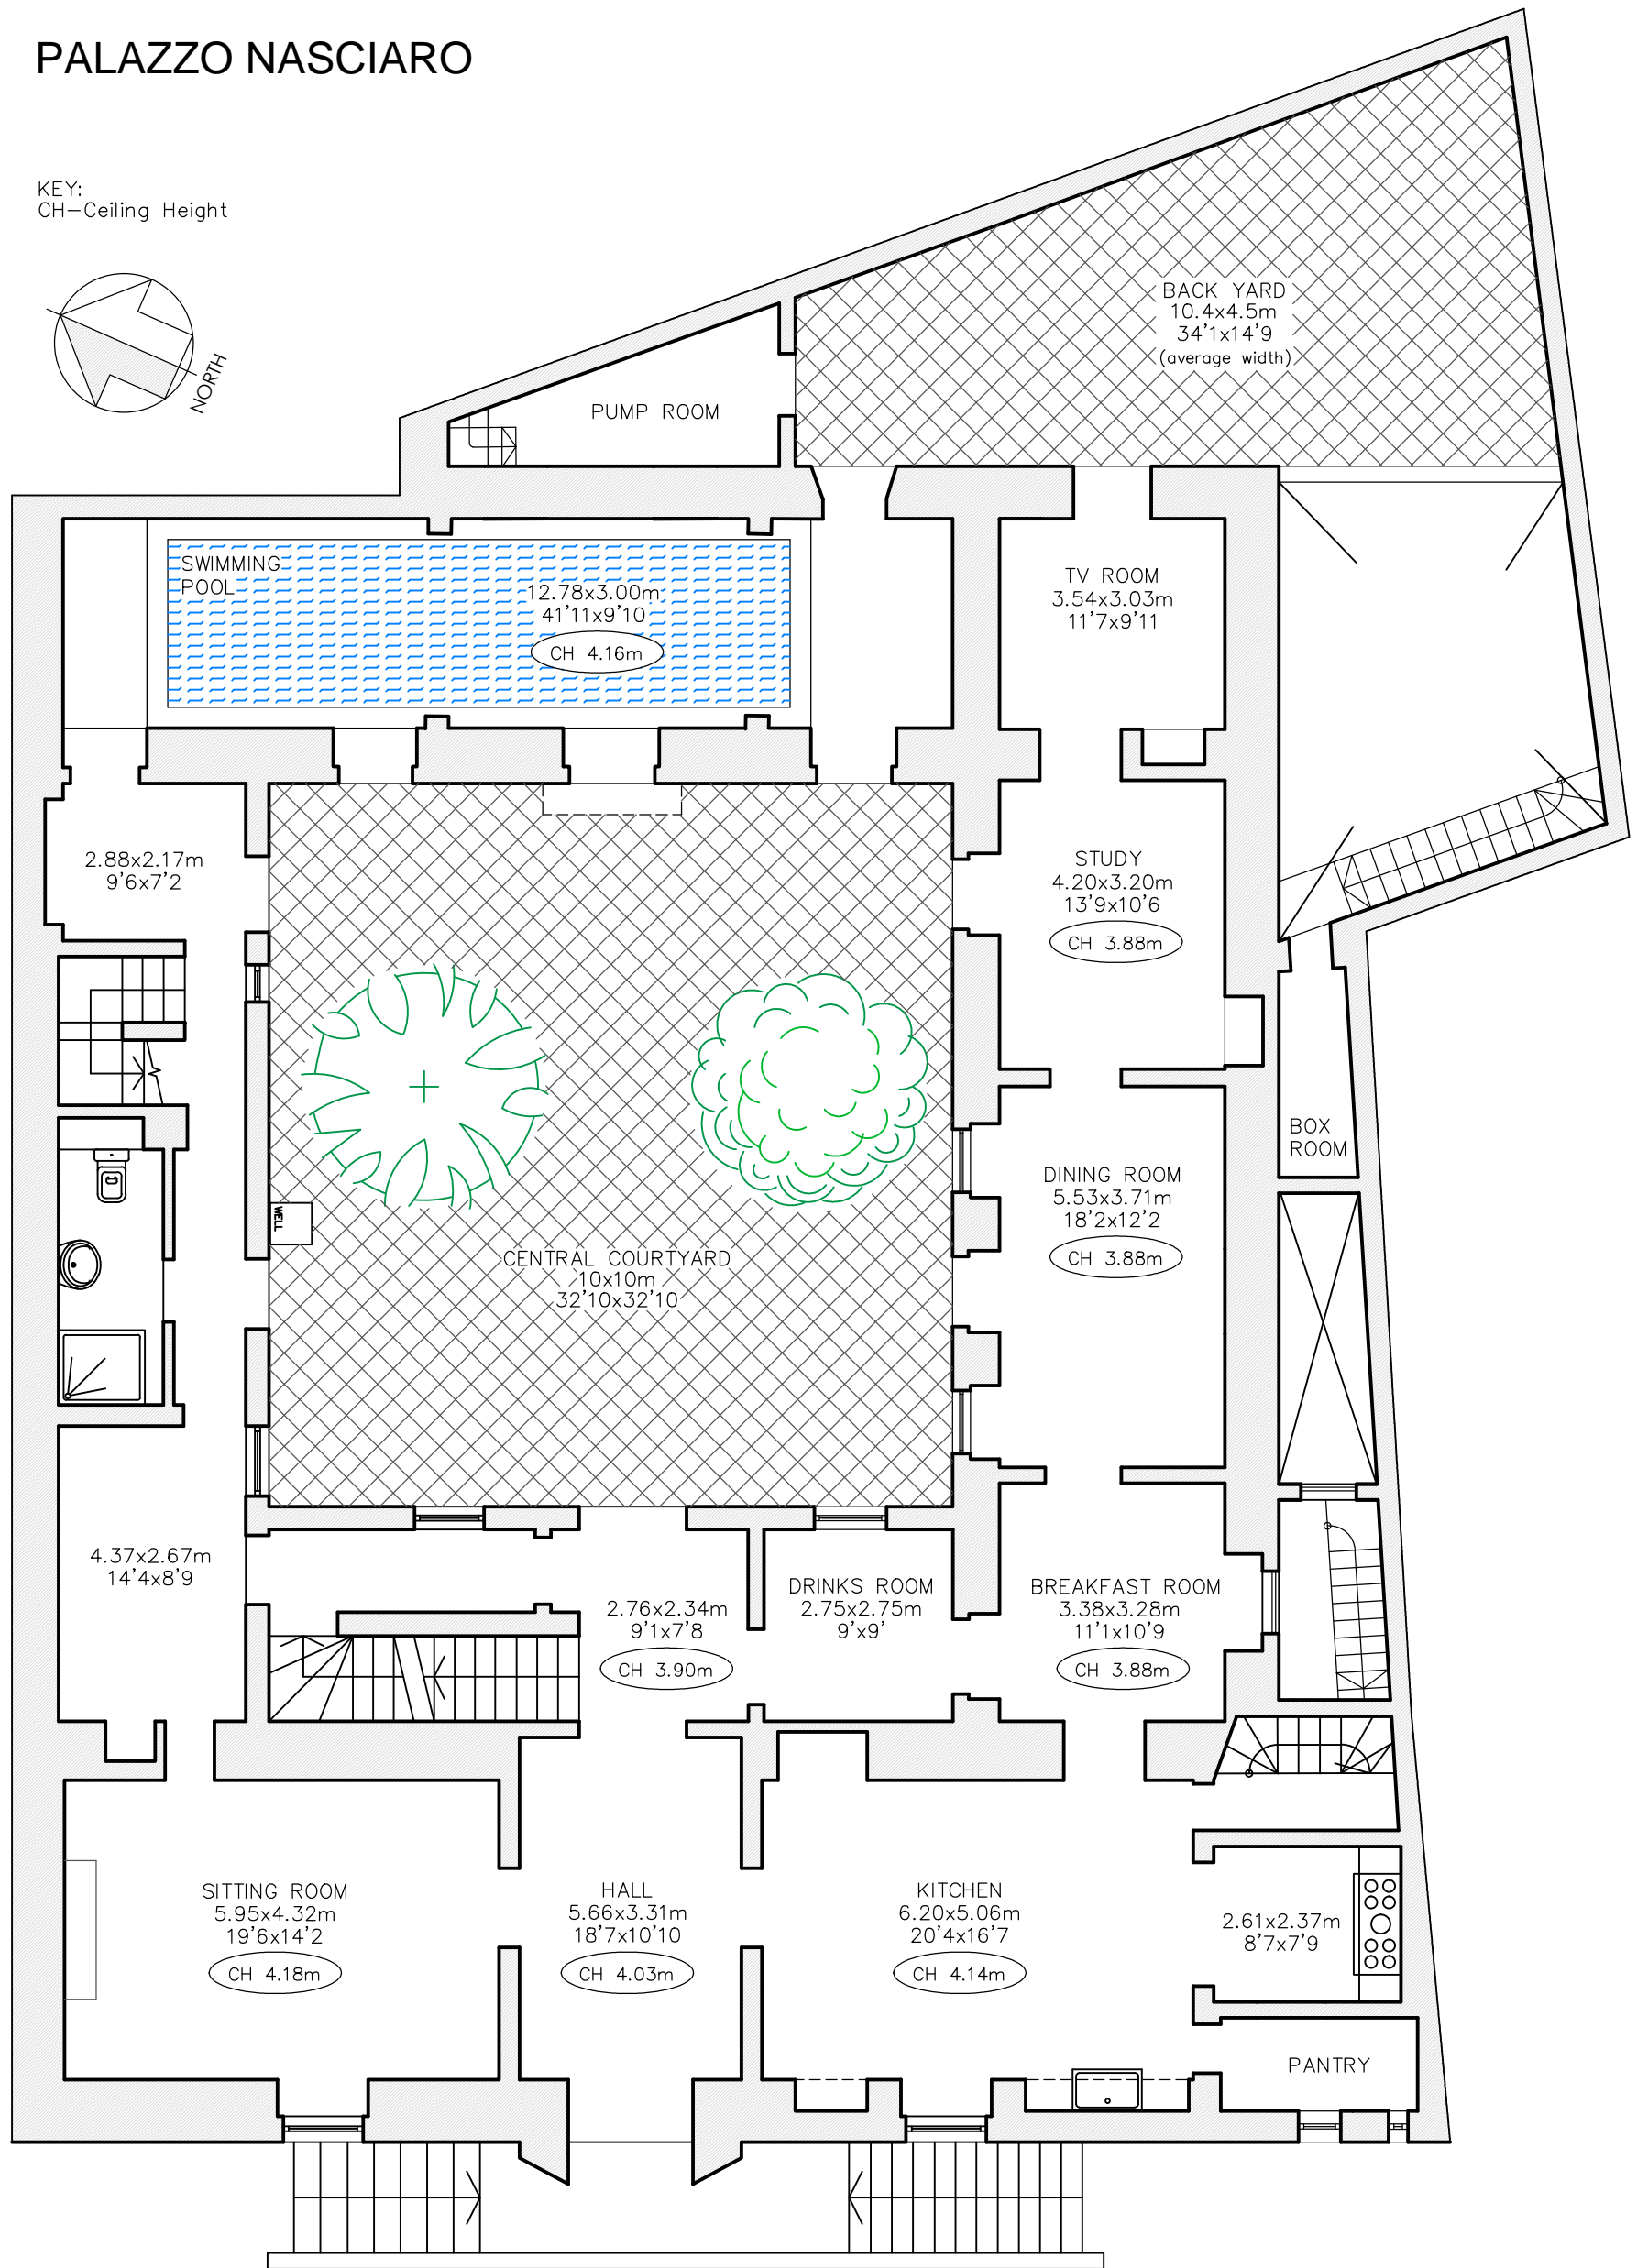

PALAZZO NASCIARO

KEY:
CH—Ceiling Height

GROUND FLOOR PLAN