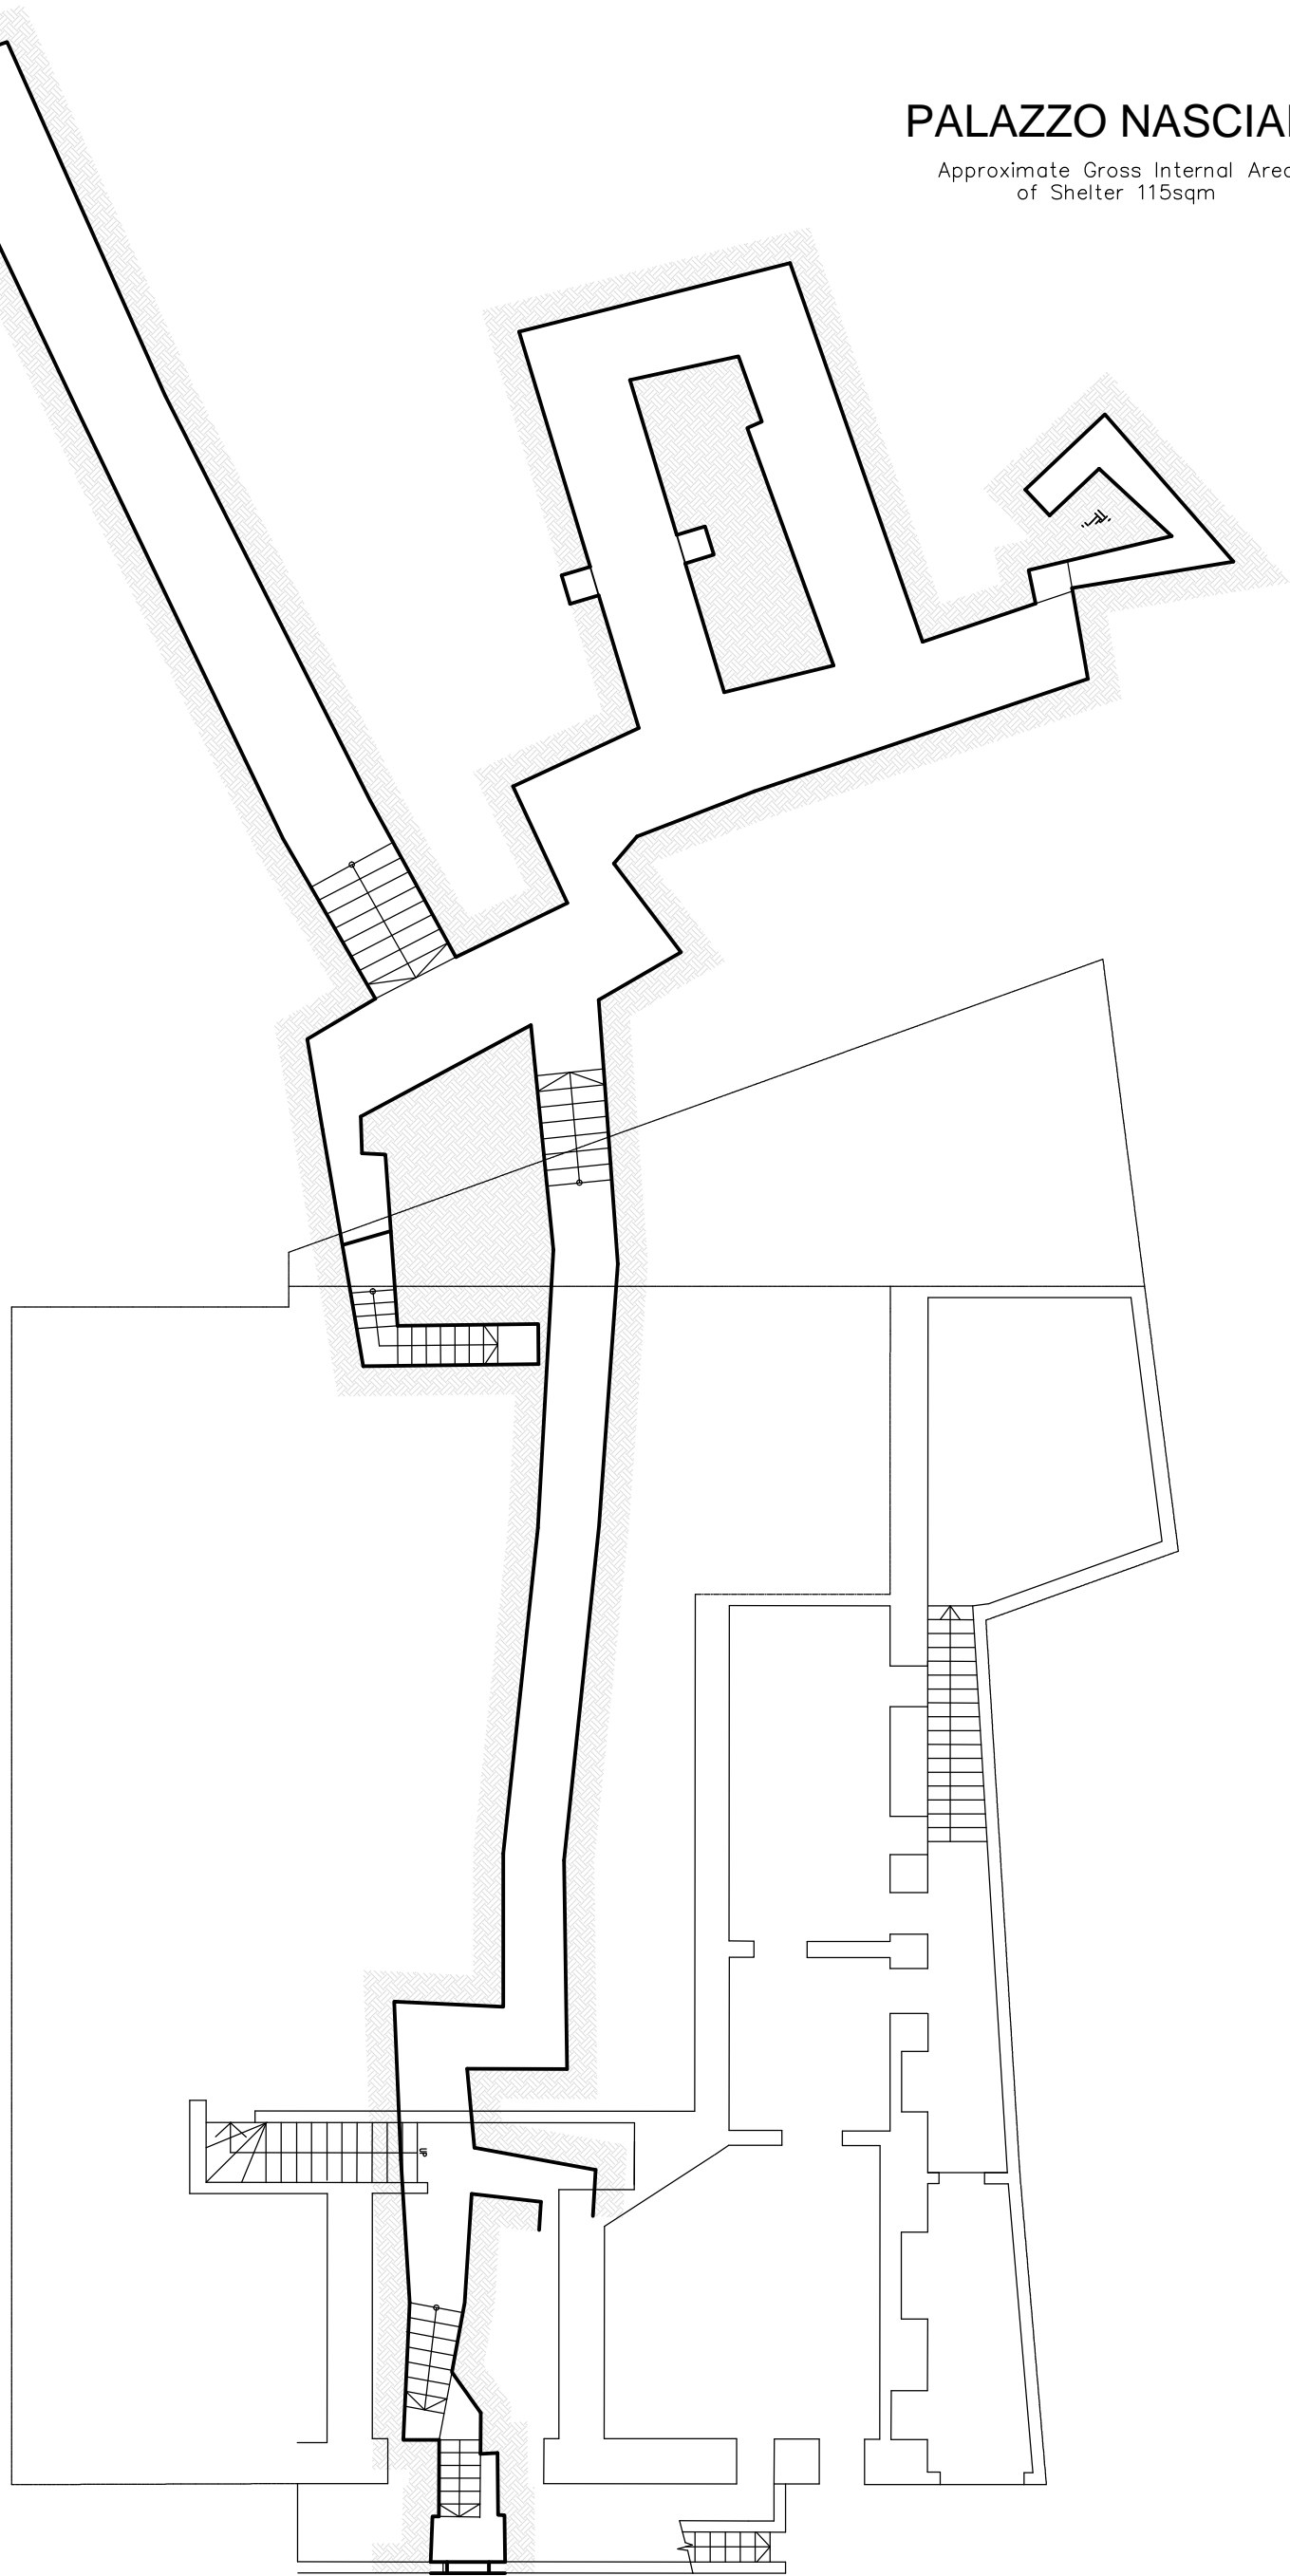

# PALAZZO NASCIARO

Approximate Gross Internal Area  
of Shelter 115sqm

PLAN OF UNDERGROUND  
SHELTER